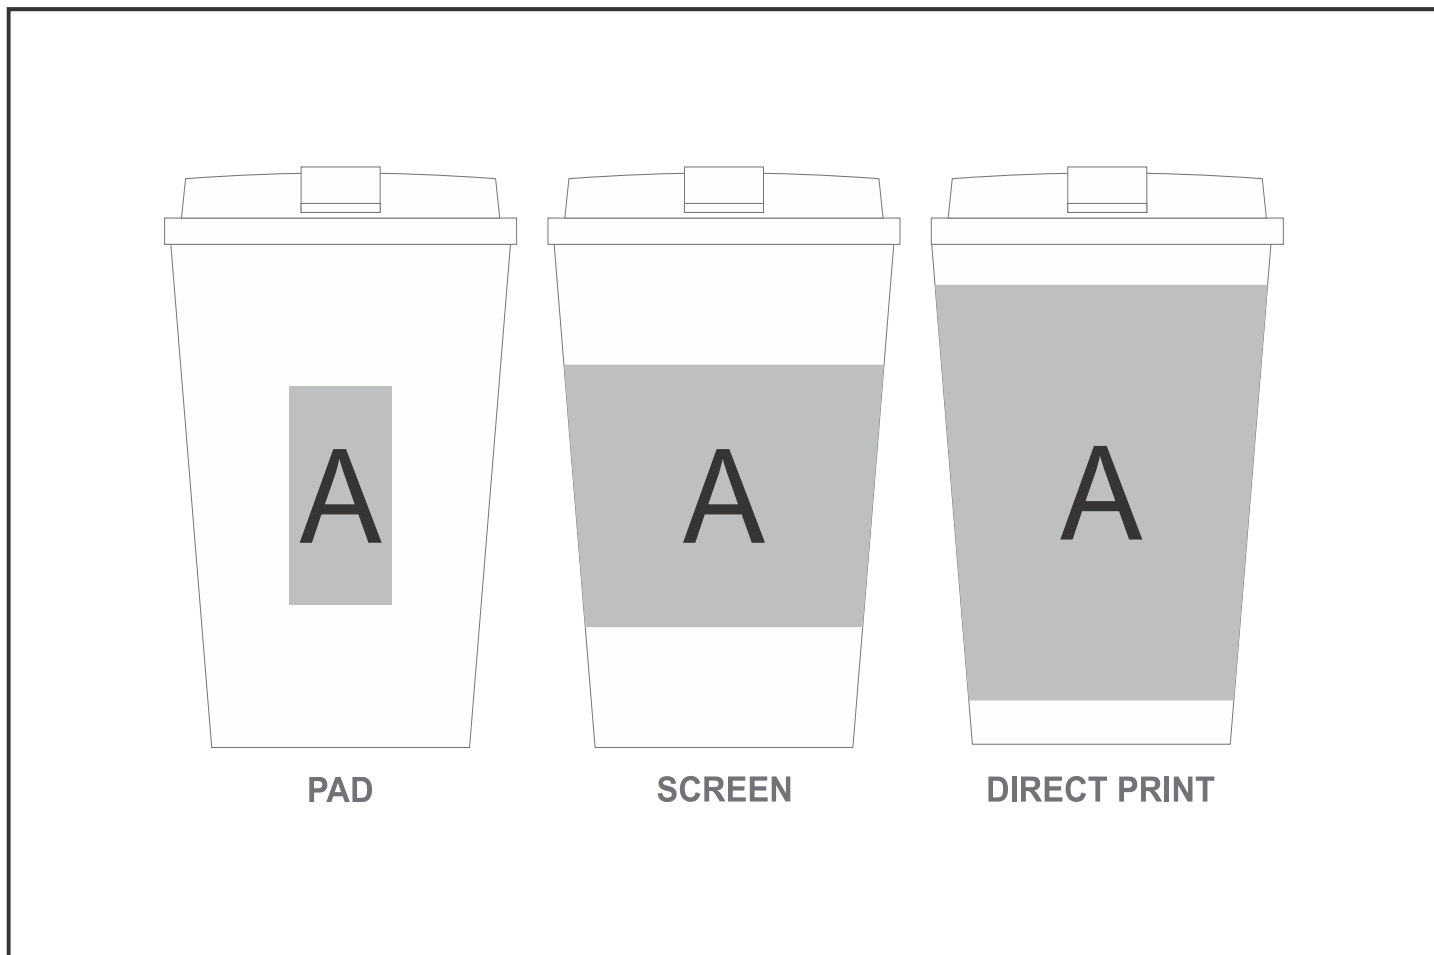

DR-AL-209-B

Altitude Wednesday Plastic Double-Wall Tumbler

Need to know:

Includes 1-Colour, 1-Position Screen Wrap (setup fees apply)

- Cannot guarantee the lid will line up with the print.

Branding Options:

| Position | Branding Method (Branding Code) | No. of Colours | Dimension |
|----------|---------------------------------|----------------|------------------------|
| A | Pad Printing (PB) | 4 Colours | 25mm wide x 40mm high |
| A | Screen Wrap (SW) | 1 Colour | 200mm wide x 60mm high |
| A | Digital Print Drinkware (DP-C) | Full Colour | 100mm wide x 80mm high |
| A | Digital Print Drinkware (DP-D) | Full Colour | 275mm wide x 95mm high |